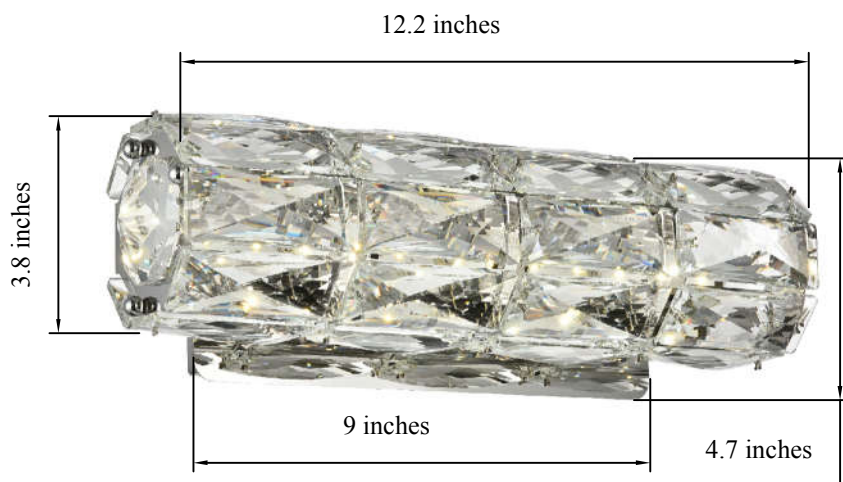

## VALETTA COLLECTION

VALETTA 1-Light Chrome Wall Sconces Clear Crystal

Chrome  
Item No:3501W12C

### Dimensions

Back Plate Size(in)	L9"W4.7"H0.7"
Chain/Rod Length	N/A
Width	12.2"
Extension	4.1"
Height	4.7"
Maximum Height	N/A